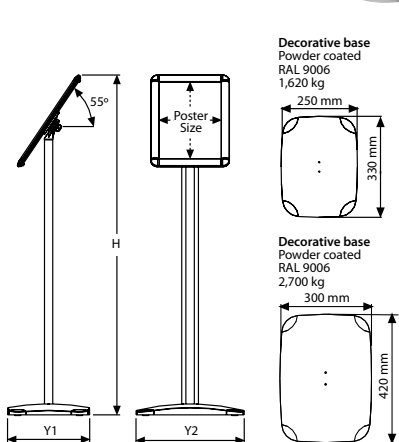

Display Menu Decorativ

 These products are packed unassembled with an easy-to-understand instruction sheet & fixing elements.

 Heavy elegant base provides stability.

Decorative base
Powder coated
RAL 9006
1,620 kg

Decorative base
Powder coated
RAL 9006
2,700 kg

MATERIAL : Silver anodised aluminium PROFILE : 25 mm 45° - 25 mm Round

MITRED ARTICLE	ROUND ARTICLE	EXTERNAL (x-y)	POSTER	COPY	Y1	Y2	HEIGHT	DESCRIPTION	WEIGHT	PACKING SIZE
									WITH PACKING	*W X H X D
UDMB1N05A4	UDMB1N00A4	240 X 327 mm	210 X 297 mm	192 X 279 mm	300 mm	250 mm	1000 mm	A4 portrait / Silver	3,400 kg	290 X 980 X 65 mm
					300 mm	250 mm	964 mm	A4 landscape / Silver		
UDMB1B05A4	UDMB1B00A4	240 X 327 mm	210 X 297 mm	192 X 279 mm	300 mm	250 mm	1000 mm	A4 portrait / Black	3,400 kg	290 X 980 X 65 mm
					300 mm	250 mm	964 mm	A4 landscape / Black		
UDMB1N05A3	UDMB1N00A3	327 X 450 mm	297 X 420 mm	279 X 402 mm	420 mm	300 mm	1200 mm	A3 portrait / Silver	5,850 kg	380 X 1150 X 65 mm
					420 mm	300 mm	1150 mm	A3 landscape / Silver		
UDMB1B05A3	UDMB1B00A3	327 X 450 mm	297 X 420 mm	279 X 402 mm	420 mm	300 mm	1200 mm	A3 portrait / Black	5,850 kg	380 X 1150 X 65 mm
					420 mm	300 mm	1150 mm	A3 landscape / Black		

* W:Width H: Height D: Depth