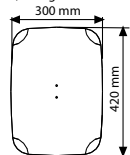

Display Menu Decorativ

 These products are packed unassembled with an easy-to-understand instruction sheet & fixing elements.

 Heavy elegant base provides stability.

Decorative base
Powder coated
RAL 9006
1,620 kg

Decorative base
Powder coated
RAL 9006
2,700 kg

MATERIAL : Silver anodised aluminium PROFILE : 25 mm 45° - 25 mm Round

MITRED ARTICLE	ROUND ARTICLE	EXTERNAL (x-y)	POSTER	COPY	Y1	Y2	HEIGHT	DESCRIPTION	WEIGHT	PACKING SIZE
									WITH PACKING	*W X H X D
UDMB1N05A4	UDMB1N00A4	240 X 327 mm	210 X 297 mm	192 X 279 mm	300 mm	250 mm	1000 mm	A4 portrait / Silver	3,400 kg	290 X 980 X 65 mm
					300 mm	250 mm	964 mm	A4 landscape / Silver		
UDMB1B05A4	UDMB1B00A4	240 X 327 mm	210 X 297 mm	192 X 279 mm	300 mm	250 mm	1000 mm	A4 portrait / Black	3,400 kg	290 X 980 X 65 mm
					300 mm	250 mm	964 mm	A4 landscape / Black		
UDMB1N05A3	UDMB1N00A3	327 X 450 mm	297 X 420 mm	279 X 402 mm	420 mm	300 mm	1200 mm	A3 portrait / Silver	5,850 kg	380 X 1150 X 65 mm
					420 mm	300 mm	1150 mm	A3 landscape / Silver		
UDMB1B05A3	UDMB1B00A3	327 X 450 mm	297 X 420 mm	279 X 402 mm	420 mm	300 mm	1200 mm	A3 portrait / Black	5,850 kg	380 X 1150 X 65 mm
					420 mm	300 mm	1150 mm	A3 landscape / Black		

* W:Width H: Height D: Depth