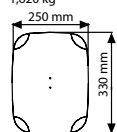

Display Menu Decorativ

 These products are packed unassembled with an easy-to-understand instruction sheet & fixing elements.

 Heavy elegant base provides stability.

Decorative base
Powder coated
RAL 9006
1,620 kg

Decorative base
Powder coated
RAL 9006
2,700 kg

MATERIAL : Silver anodised aluminium PROFILE : 25 mm 45° - 25 mm Round

MITRED ARTICLE	ROUND ARTICLE	EXTERNAL (x-y)	POSTER	COPY	Y1	Y2	HEIGHT	DESCRIPTION	WEIGHT	PACKING SIZE
									WITH PACKING	*W X H X D
UDMB1N05A4	UDMB1N00A4	240 X 327 mm	210 X 297 mm	192 X 279 mm	300 mm	250 mm	1000 mm	A4 portrait / Silver	3,400 kg	290 X 980 X 65 mm
					300 mm	250 mm	964 mm	A4 landscape / Silver		
UDMB1B05A4	UDMB1B00A4	240 X 327 mm	210 X 297 mm	192 X 279 mm	300 mm	250 mm	1000 mm	A4 portrait / Black	3,400 kg	290 X 980 X 65 mm
					300 mm	250 mm	964 mm	A4 landscape / Black		
UDMB1N05A3	UDMB1N00A3	327 X 450 mm	297 X 420 mm	279 X 402 mm	420 mm	300 mm	1200 mm	A3 portrait / Silver	5,850 kg	380 X 1150 X 65 mm
					420 mm	300 mm	1150 mm	A3 landscape / Silver		
UDMB1B05A3	UDMB1B00A3	327 X 450 mm	297 X 420 mm	279 X 402 mm	420 mm	300 mm	1200 mm	A3 portrait / Black	5,850 kg	380 X 1150 X 65 mm
					420 mm	300 mm	1150 mm	A3 landscape / Black		

* W:Width H: Height D: Depth