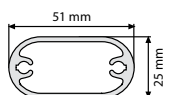

Display Menu Decorativ

 These products are packed unassembled with an easy-to-understand instruction sheet & fixing elements.

 Heavy elegant base provides stability.

Decorative base
Powder coated
RAL 9006
1,620 kg

Decorative base
Powder coated
RAL 9006
2,700 kg

MATERIAL : Silver anodised aluminium PROFILE : 25 mm 45° - 25 mm Round

MITRED ARTICLE	ROUND ARTICLE	EXTERNAL (x-y)	POSTER	COPY	Y1	Y2	HEIGHT	DESCRIPTION	WEIGHT	PACKING SIZE
									WITH PACKING	*W X H X D
UDMB1N05A4	UDMB1N00A4	240 X 327 mm	210 X 297 mm	192 X 279 mm	300 mm	250 mm	1000 mm	A4 portrait / Silver	3,400 kg	290 X 980 X 65 mm
					300 mm	250 mm	964 mm	A4 landscape / Silver		
UDMB1B05A4	UDMB1B00A4	240 X 327 mm	210 X 297 mm	192 X 279 mm	300 mm	250 mm	1000 mm	A4 portrait / Black	3,400 kg	290 X 980 X 65 mm
					300 mm	250 mm	964 mm	A4 landscape / Black		
UDMB1N05A3	UDMB1N00A3	327 X 450 mm	297 X 420 mm	279 X 402 mm	420 mm	300 mm	1200 mm	A3 portrait / Silver	5,850 kg	380 X 1150 X 65 mm
					420 mm	300 mm	1150 mm	A3 landscape / Silver		
UDMB1B05A3	UDMB1B00A3	327 X 450 mm	297 X 420 mm	279 X 402 mm	420 mm	300 mm	1200 mm	A3 portrait / Black	5,850 kg	380 X 1150 X 65 mm
					420 mm	300 mm	1150 mm	A3 landscape / Black		

* W:Width H: Height D: Depth